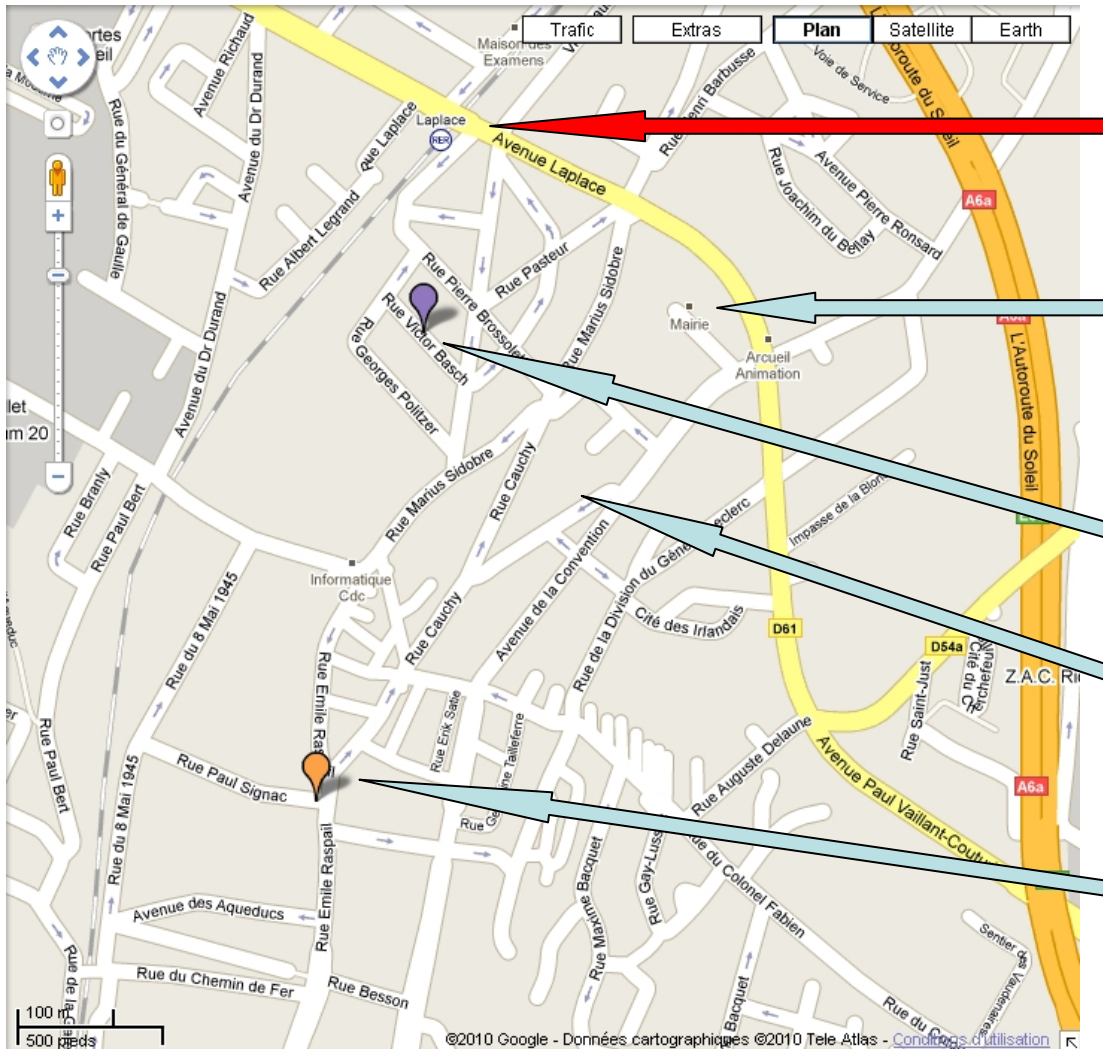

WWW-YES-2012: Arcueil map

<http://leesu.univ-paris-est.fr/yes/>

RER B (fast metro with direct connexion from CDG airport): Laplace station

Work site (21 May): Arcueil city hall
10 Avenue Paul Doumer, 94110 Arcueil (ca. 400 m from accommodation site)

Accommodation site
12 rue Victor Bash (ca. 250 m from RER Laplace station)

Work site (22-25 May): CAVB
7-9 ave François Vincent Raspail (ca. 400 m from accommodation site)

Jean Vilar hall (22 May)
1 Rue Paul Signac, 94110 Arcueil (ca. 800 m from accommodation site)